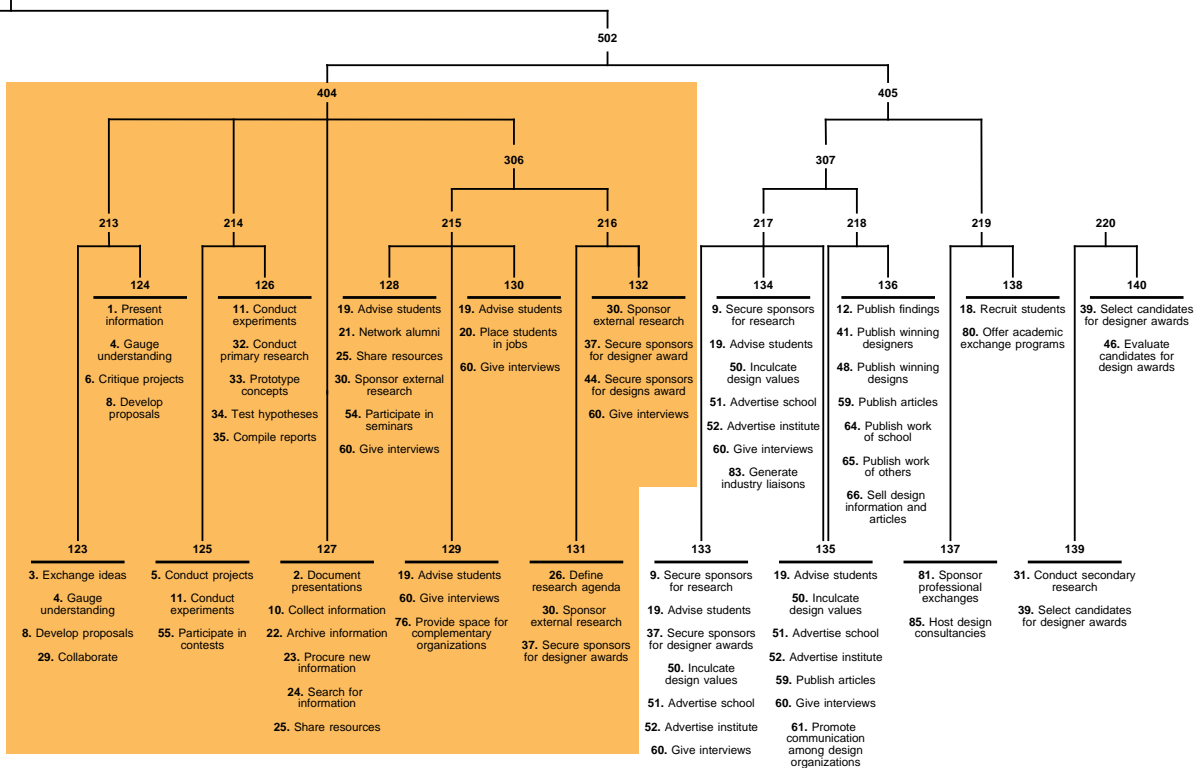

International Design Institute Information Structure

from:
International Design Institute
by:
Jeff Gershune Project Leader,
Sean Gaherty, Brad Nemer,
and Ameresh Viswanathan
IIT Institute of Design, 2003

International Design Institute

Sample Means/Ends working area

Figure 5 An Information Structure for the planning of an International Design Institute as produced by computer program from a Function Structure and 140 preliminary solution ideas. Nodes between Functions at the bottom and the project title on the top are un-named.