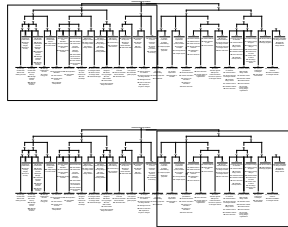

International Design Institute Information Structure

from:
International Design Institute
by:
Jeff Gershune Project Leader,
Sean Gaherty, Brad Nemer,
and Ameresh Viswanathan
IIT Institute of Design, 2003

International Design Institute

Sample Means/Ends working area

Figure 5 An Information Structure for the planning of an International Design Institute as produced by computer program from a Function Structure and 140 preliminary solution ideas. Nodes between Functions at the bottom and the project title on the top are un-named.