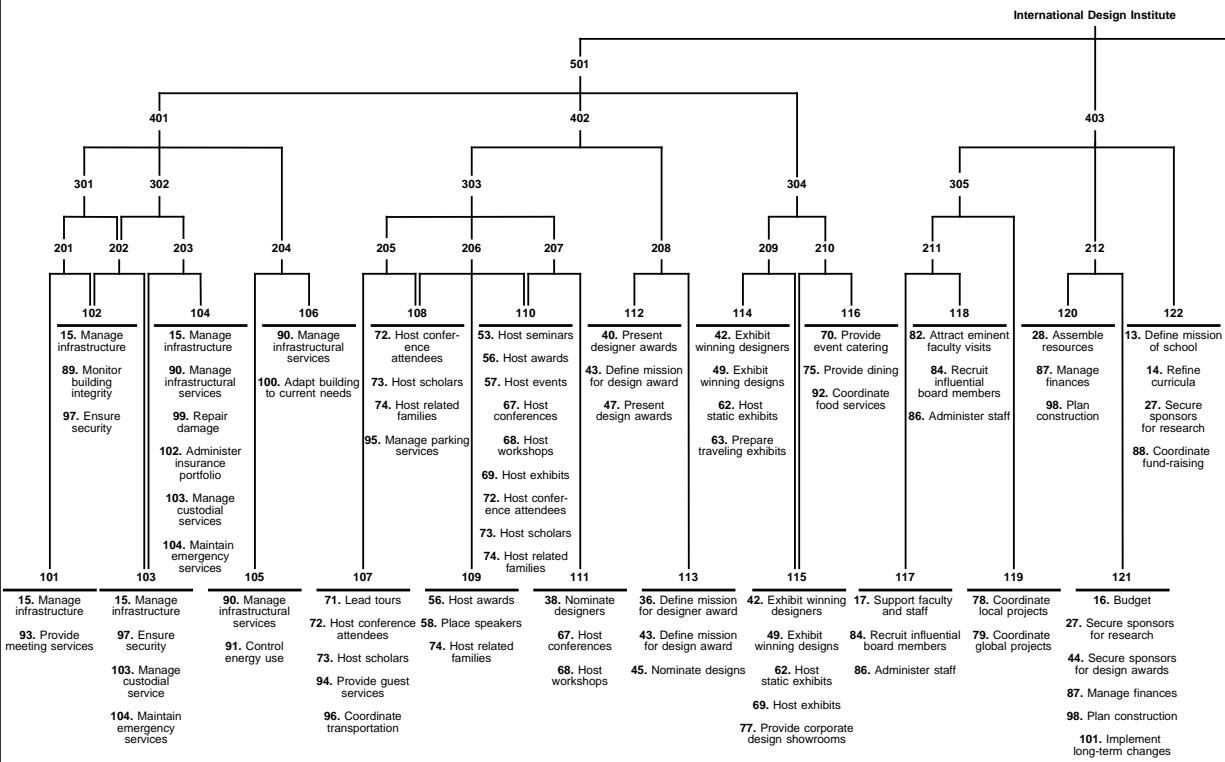

International Design Institute Information Structure

from:
International Design Institute
by:
Jeff Gershune Project Leader,
Sean Gaherty, Brad Nemer,
and Ameresh Viswanathan
IIT Institute of Design, 2003

International Design Institute

Sample Means/Ends working area

Figure 5 An Information Structure for the planning of an International Design Institute as produced by computer program from a Function Structure and 140 preliminary solution ideas. Nodes between Functions at the bottom and the project title on the top are un-named.